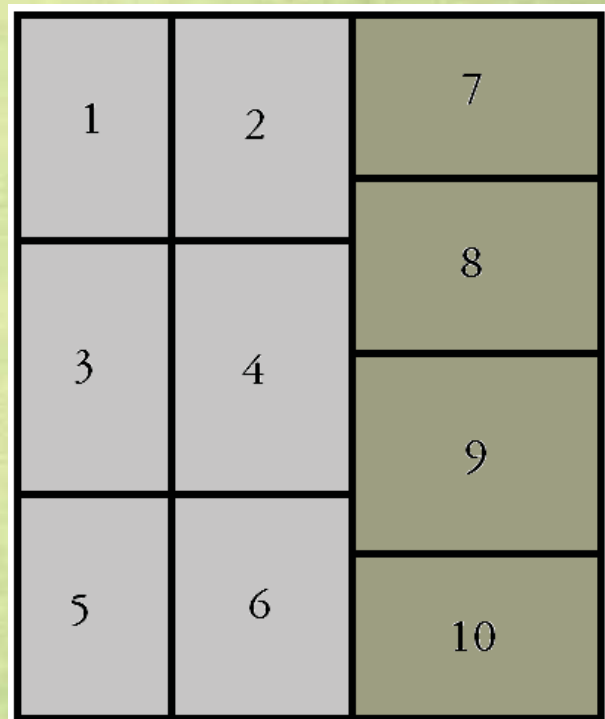

Pallet & Container Configurations

Item Description: (4) 5lb Pouches of Martinis Kalamata Olive Wedges	
Tie- 10	High- 6
60 Cases Per Pallet	

Case Dimensions		Pallet Dimensions	
Case Length (in)	15.5	Pallet Length (in)	40
Case Width (in)	11.5	Pallet Width (in)	48
Case Height (in)	6.5	Pallet Height (in)	44
Case Cube (cu. ft.)	0.67	Pallet Cube (cu. ft.)	40.23
Net Weight (lbs)	20	Net Weight (lbs)	1200
Gross Weight (lbs)	25.5	Gross Weight (lbs)	1580

-Vertical
 -Horizontal