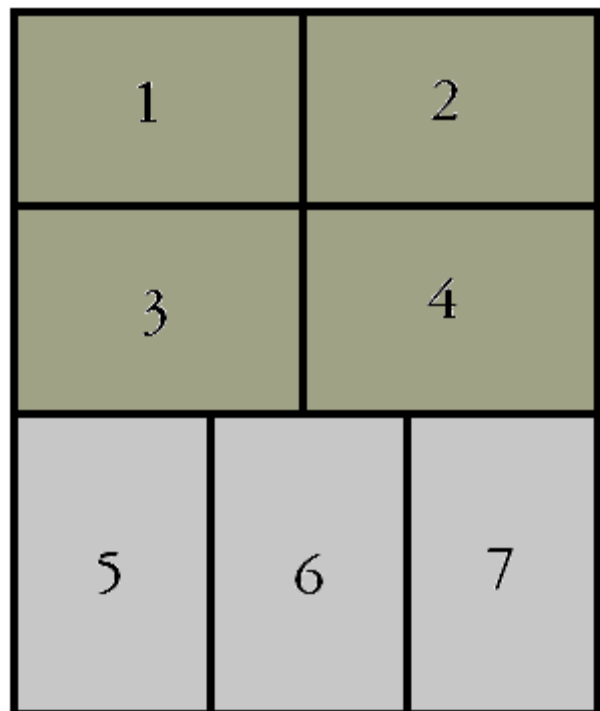

## Pallet & Container Configurations

<b>Item Description:</b> (6) 2 Kilo "Mini Kegs" of Martinis Kalamata Olives Pitted	
<b>Tie- 7</b>	<b>High- 6</b>
<b>42 Cases Per Pallet</b>	

Case Dimensions		Pallet Dimensions	
Case Length (in)	18	Pallet Length (in)	40
Case Width (in)	13	Pallet Width (in)	48
Case Height (in)	10	Pallet Height (in)	65
Case Cube (cu. ft.)	1.35	Pallet Cube (cu. ft.)	56.7
Net Weight (lbs)	26.4	Net Weight (lbs)	1159
Gross Weight (lbs)	56	Gross Weight (lbs)	2402

9.5"

6"

-Vertical
  -Horizontal