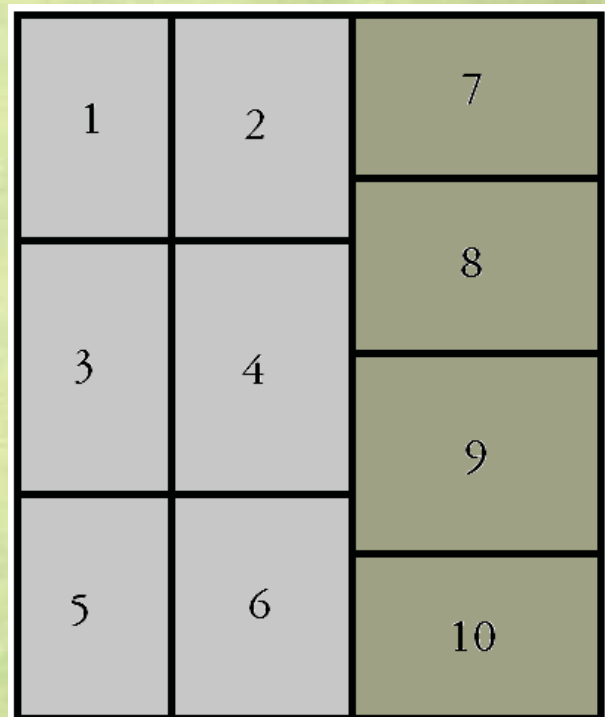

Pallet & Container Configurations

Item Description: (4) 5lb Pouches of Martinis Kalamata Whole Pitted Olives	
Tie- 10	High- 6
60 Cases Per Pallet	

Case Dimensions		Pallet Dimensions	
Case Length (in)	15.5	Pallet Length (in)	40
Case Width (in)	11.5	Pallet Width (in)	48
Case Height (in)	6.5	Pallet Height (in)	44
Case Cube (cu. ft.)	0.67	Pallet Cube (cu. ft.)	40.23
Net Weight (lbs)	20	Net Weight (lbs)	1200
Gross Weight (lbs)	25.5	Gross Weight (lbs)	1580

11"

8"

-Vertical
 -Horizontal