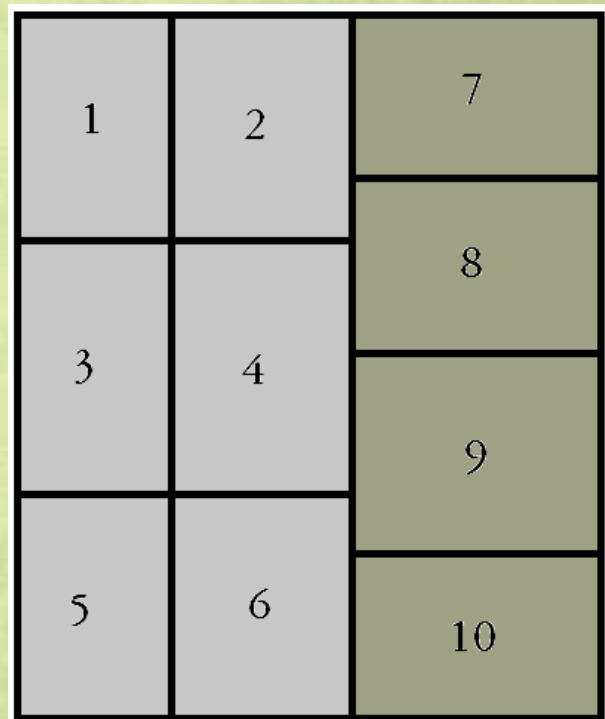

## Pallet & Container Configurations

<b>Item Description:</b> (4) 6lb Pouches of Martinis Kalamata Olive Tapenade (Paste)	
<b>Tie- 10</b>	<b>High- 6</b>
<b>60 Cases Per Pallet</b>	

Case Dimensions		Pallet Dimensions	
Case Length (in)	15.5	Pallet Length (in)	40
Case Width (in)	11.5	Pallet Width (in)	48
Case Height (in)	6.5	Pallet Height (in)	44
Case Cube (cu. ft.)	0.67	Pallet Cube (cu. ft.)	40.23
Net Weight (lbs)	24	Net Weight (lbs)	1490
Gross Weight (lbs)	24.5	Gross Weight (lbs)	1520

-Vertical
  -Horizontal