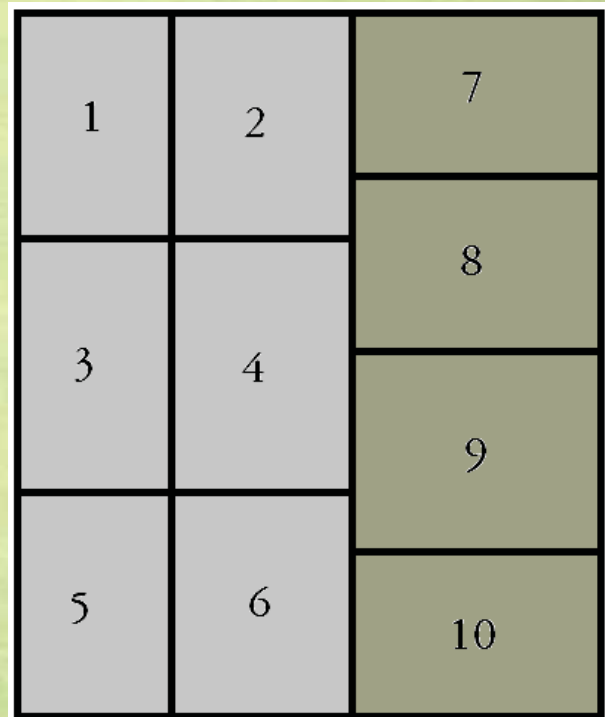

Pallet & Container Configurations

Item Description: (4) 5lb Pouches of Martinis Kalamata Olive Halves	
Tie- 10	High- 6
60 Cases Per Pallet	

Case Dimensions		Pallet Dimensions	
Case Length (in)	15.5	Pallet Length (in)	40
Case Width (in)	11.5	Pallet Width (in)	48
Case Height (in)	6.5	Pallet Height (in)	44
Case Cube (cu. ft.)	0.67	Pallet Cube (cu. ft.)	40.23
Net Weight (lbs)	20	Net Weight (lbs)	1200
Gross Weight (lbs)	25.5	Gross Weight (lbs)	1580

11"

8"

-Vertical -Horizontal