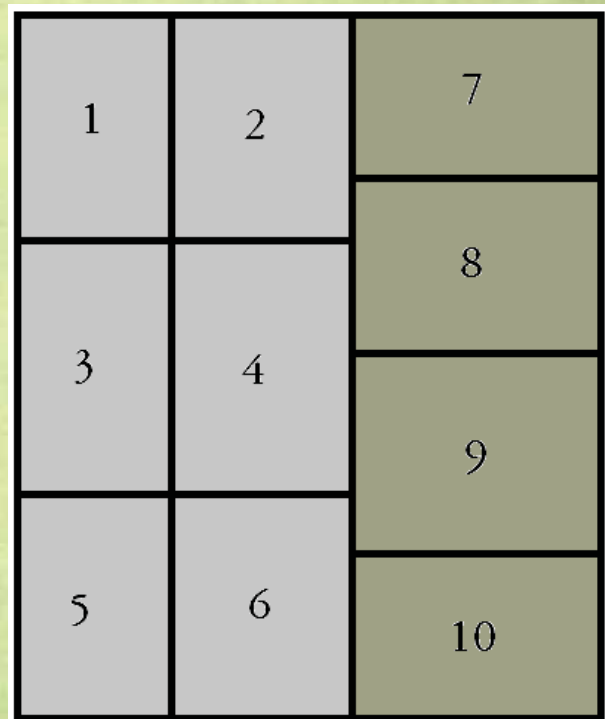

## Pallet & Container Configurations

<b>Item Description:</b> (4) 5lb Pouches of Martinis Greek Green Olive Slices	
<b>Tie- 10</b>	<b>High- 6</b>
<b>60 Cases Per Pallet</b>	

Case Dimensions		Pallet Dimensions	
Case Length (in)	15.5	Pallet Length (in)	40
Case Width (in)	11.5	Pallet Width (in)	48
Case Height (in)	6.5	Pallet Height (in)	44
Case Cube (cu. ft.)	0.67	Pallet Cube (cu. ft.)	40.23
Net Weight (lbs)	20	Net Weight (lbs)	1200
Gross Weight (lbs)	25.5	Gross Weight (lbs)	1580

11"

8"

 -Vertical  -Horizontal